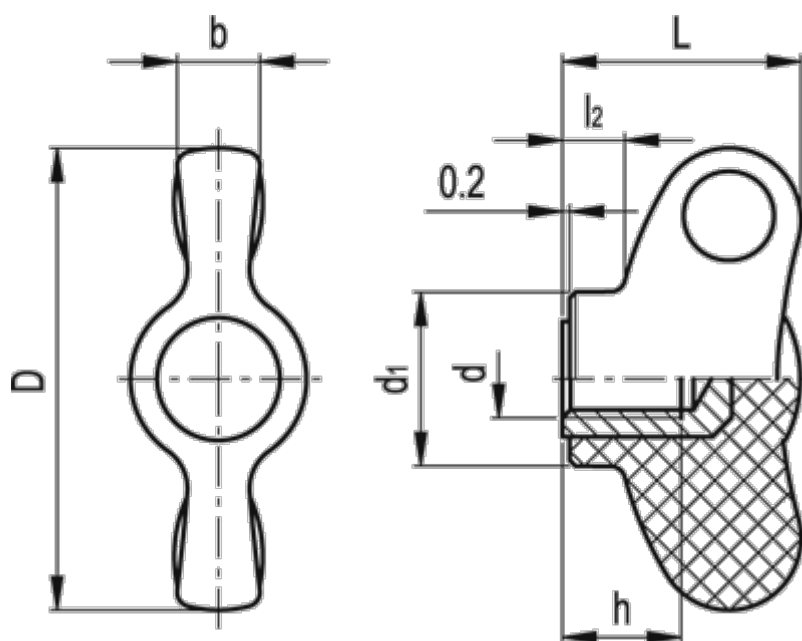

Article number: 2302008602
Description: E+G Wing nut
CWN.32 B-M6

Measures

b	= 6.0
D	= 32
d1	= 12.0
d 6H	= M6
h	= 8
L	= 16.5
l2	= 3.5
Weight (g)	= 6